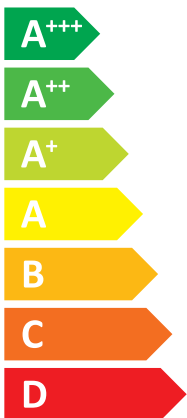

## METROAIR P4

A++

A+

Sound power level icons:

- 1 dB (Speaker icon)
- 52 dB (Microphone icon)

Power consumption legend:

- 5 kW (Dark Blue)
- 5 kW (Medium Blue)
- 5 kW (Light Blue)